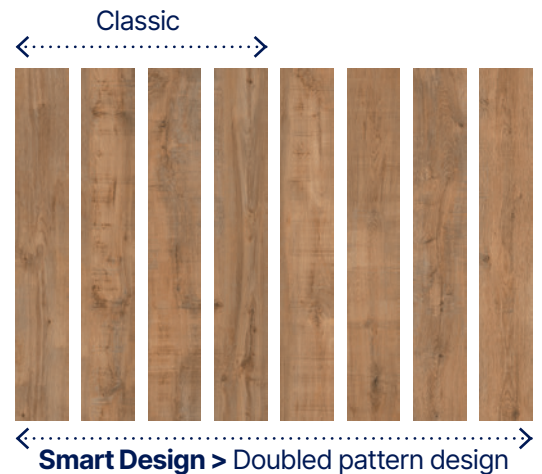

Smart Design & Comfort by Creation

① Exclusive ProtecShield™ surface treatment

- Long-lasting Protection
  Micro scratch resistance
- Ease of maintenance
  Reduced water & detergent consumption
- Durable Matte finish

Protecshield™

② Smart design

Expanded design variation for minimized repetition